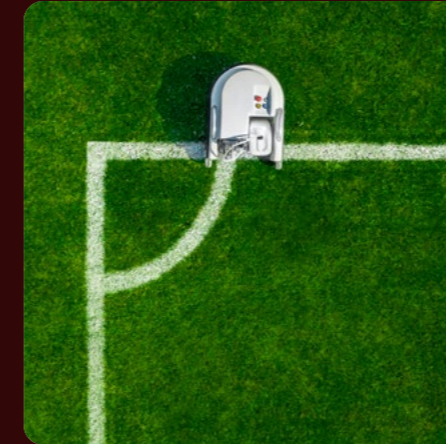

Designed for *easy* deployments

1

Transport the line marker in the back of your car.
No utility vehicle required.

2

Pour the paint and turn on the robot.

3

Select your pitch on the tablet and press Start.

4

Complete other tasks while the robot does the line marking for you.

High accuracy and quality

Using the latest robotic technology and GPS/RTK connectivity, our line markers are completely autonomous.

They use position signals from satellites and correction signals from nearby reference stations (RTK) to deliver consistent and reliable results without the need for additional equipment, such as a base station.